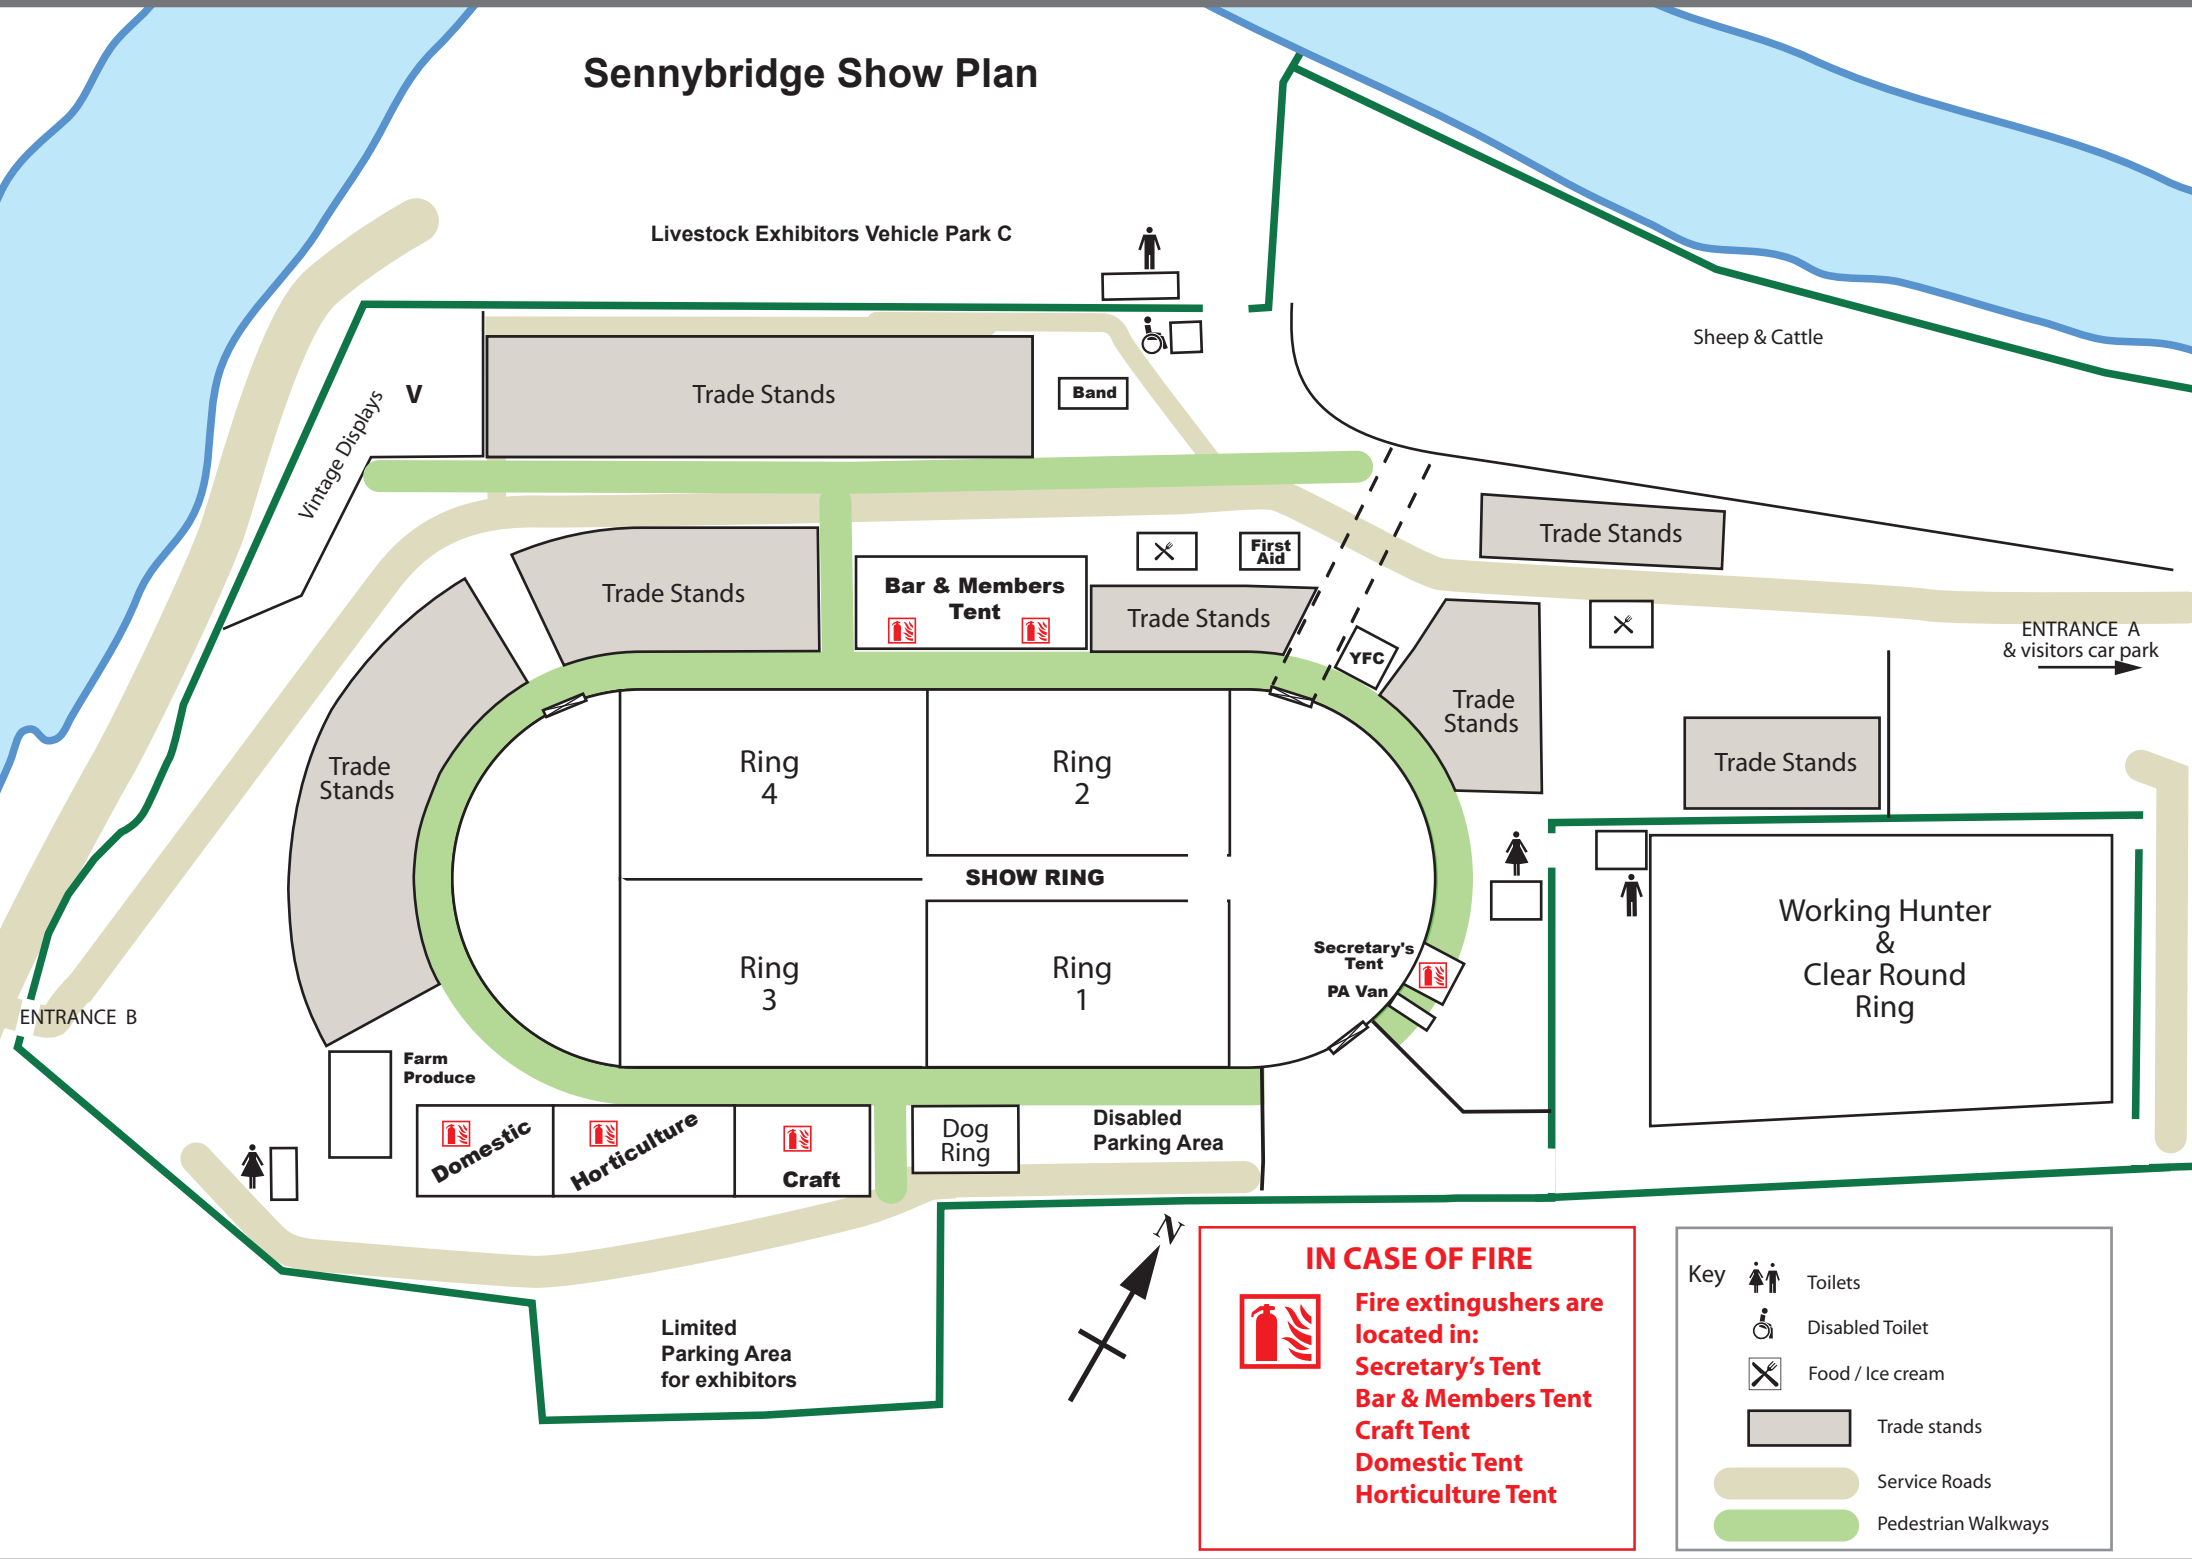

# Sennybridge Show Plan

**IN CASE OF FIRE**

 Fire extinguishers are located in:

- Secretary's Tent
- Bar & Members Tent
- Craft Tent
- Domestic Tent
- Horticulture Tent

Key

	Toilets
	Disabled Toilet
	Food / Ice cream
	Trade stands
	Service Roads
	Pedestrian Walkways