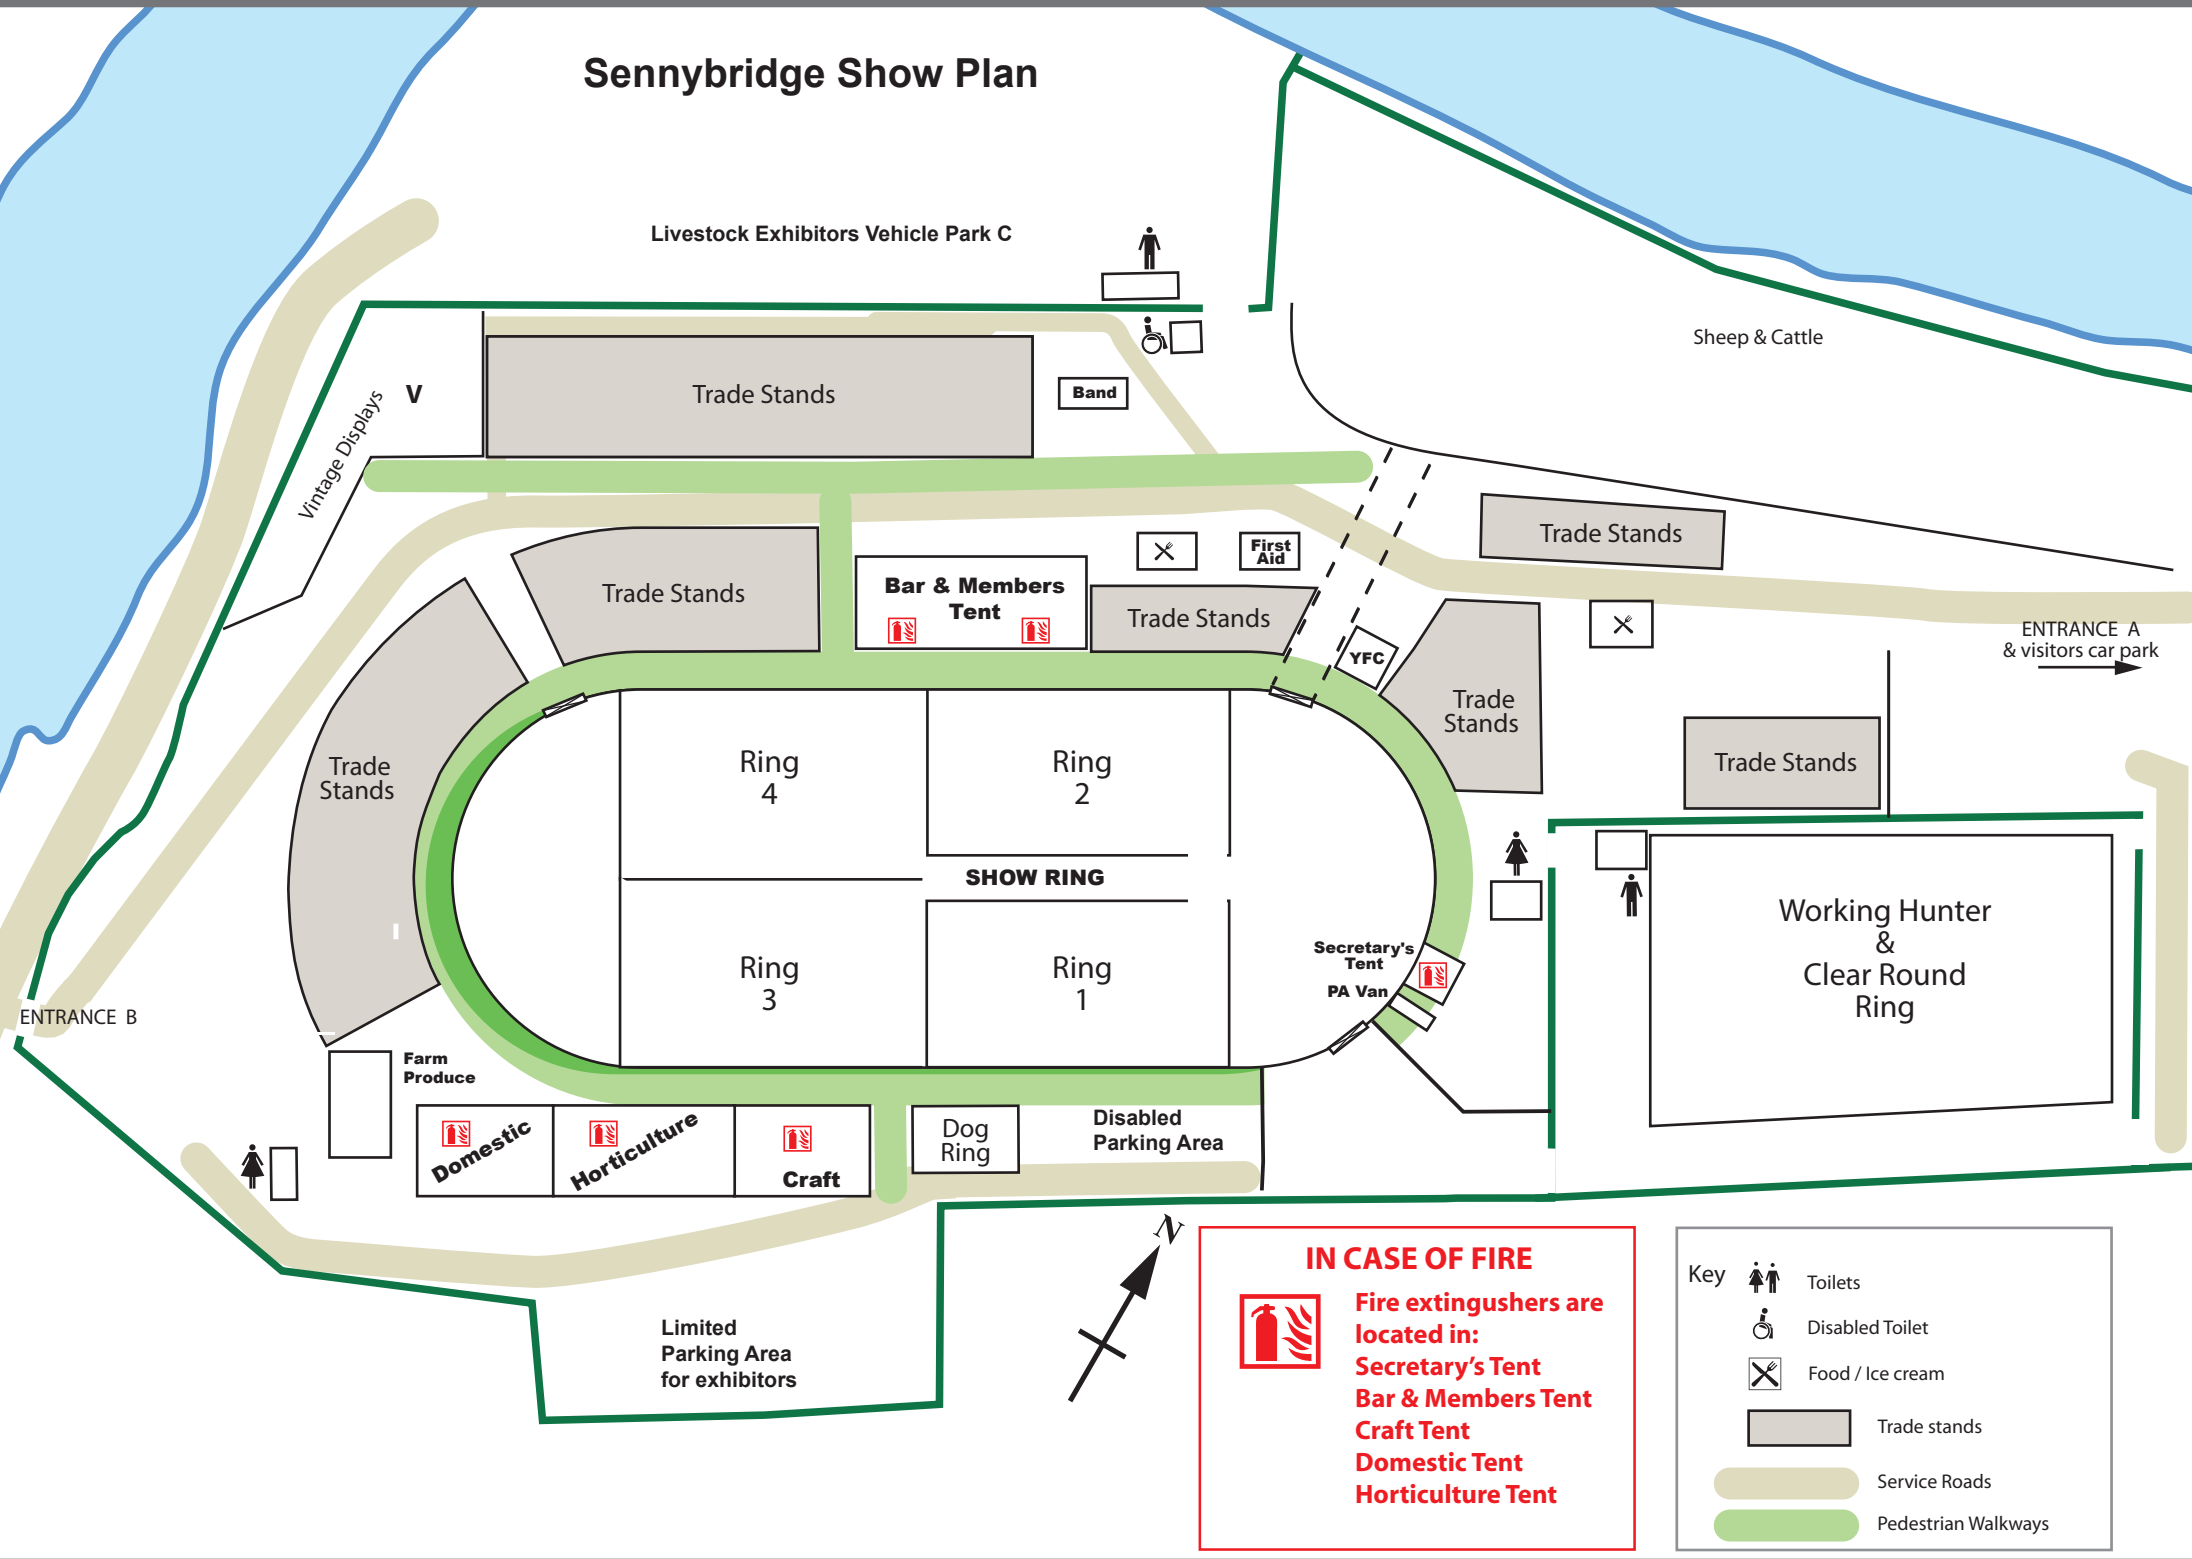

Sennybridge Show Plan

IN CASE OF FIRE

 Fire extinguishers are located in:

- Secretary's Tent**
- Bar & Members Tent**
- Craft Tent**
- Domestic Tent**
- Horticulture Tent**

Key

	Toilets
	Disabled Toilet
	Food / Ice cream
	Trade stands
	Service Roads
	Pedestrian Walkways